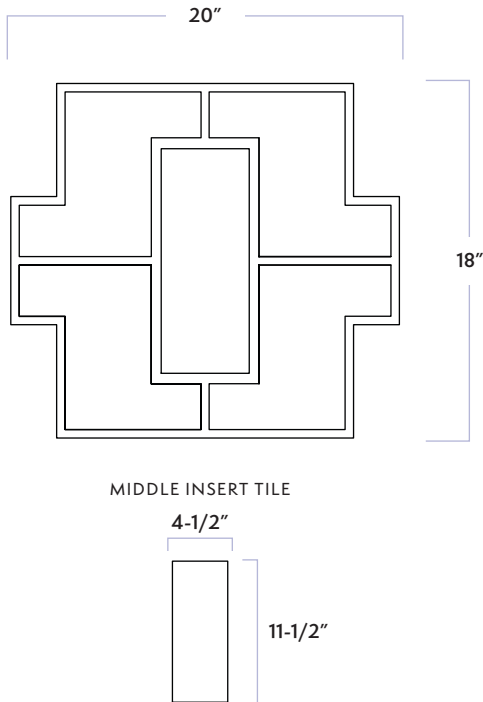

Studio Moderne™ Fretwork

DATE REVISED: FEBRUARY 2024

WALKER ZANGER™

MATERIAL	Ceramic
FINISH	Crackle
THICKNESS	5/8"
SHEET SIZE	18" x 20"
COVERAGE SQFT/PIECE	2.5 SqFt
MOUNTING	Loose

AVAILABLE COLORS

Ecru

Plaster

ADDITIONAL NOTES

Middle insert for Studio Moderne™ Fretwork pattern is sold separately. Two field tiles should be purchased alongside each single Fretwork piece purchased. Shower wall, wet area, and any floor applications are NOT recommended for any product with a crackle glaze. Crackle glazes should be sealed prior to and after grouting. Contact your nearest sales account executive for more details on available products. For further questions/information about additional usages, please consult with your installer.